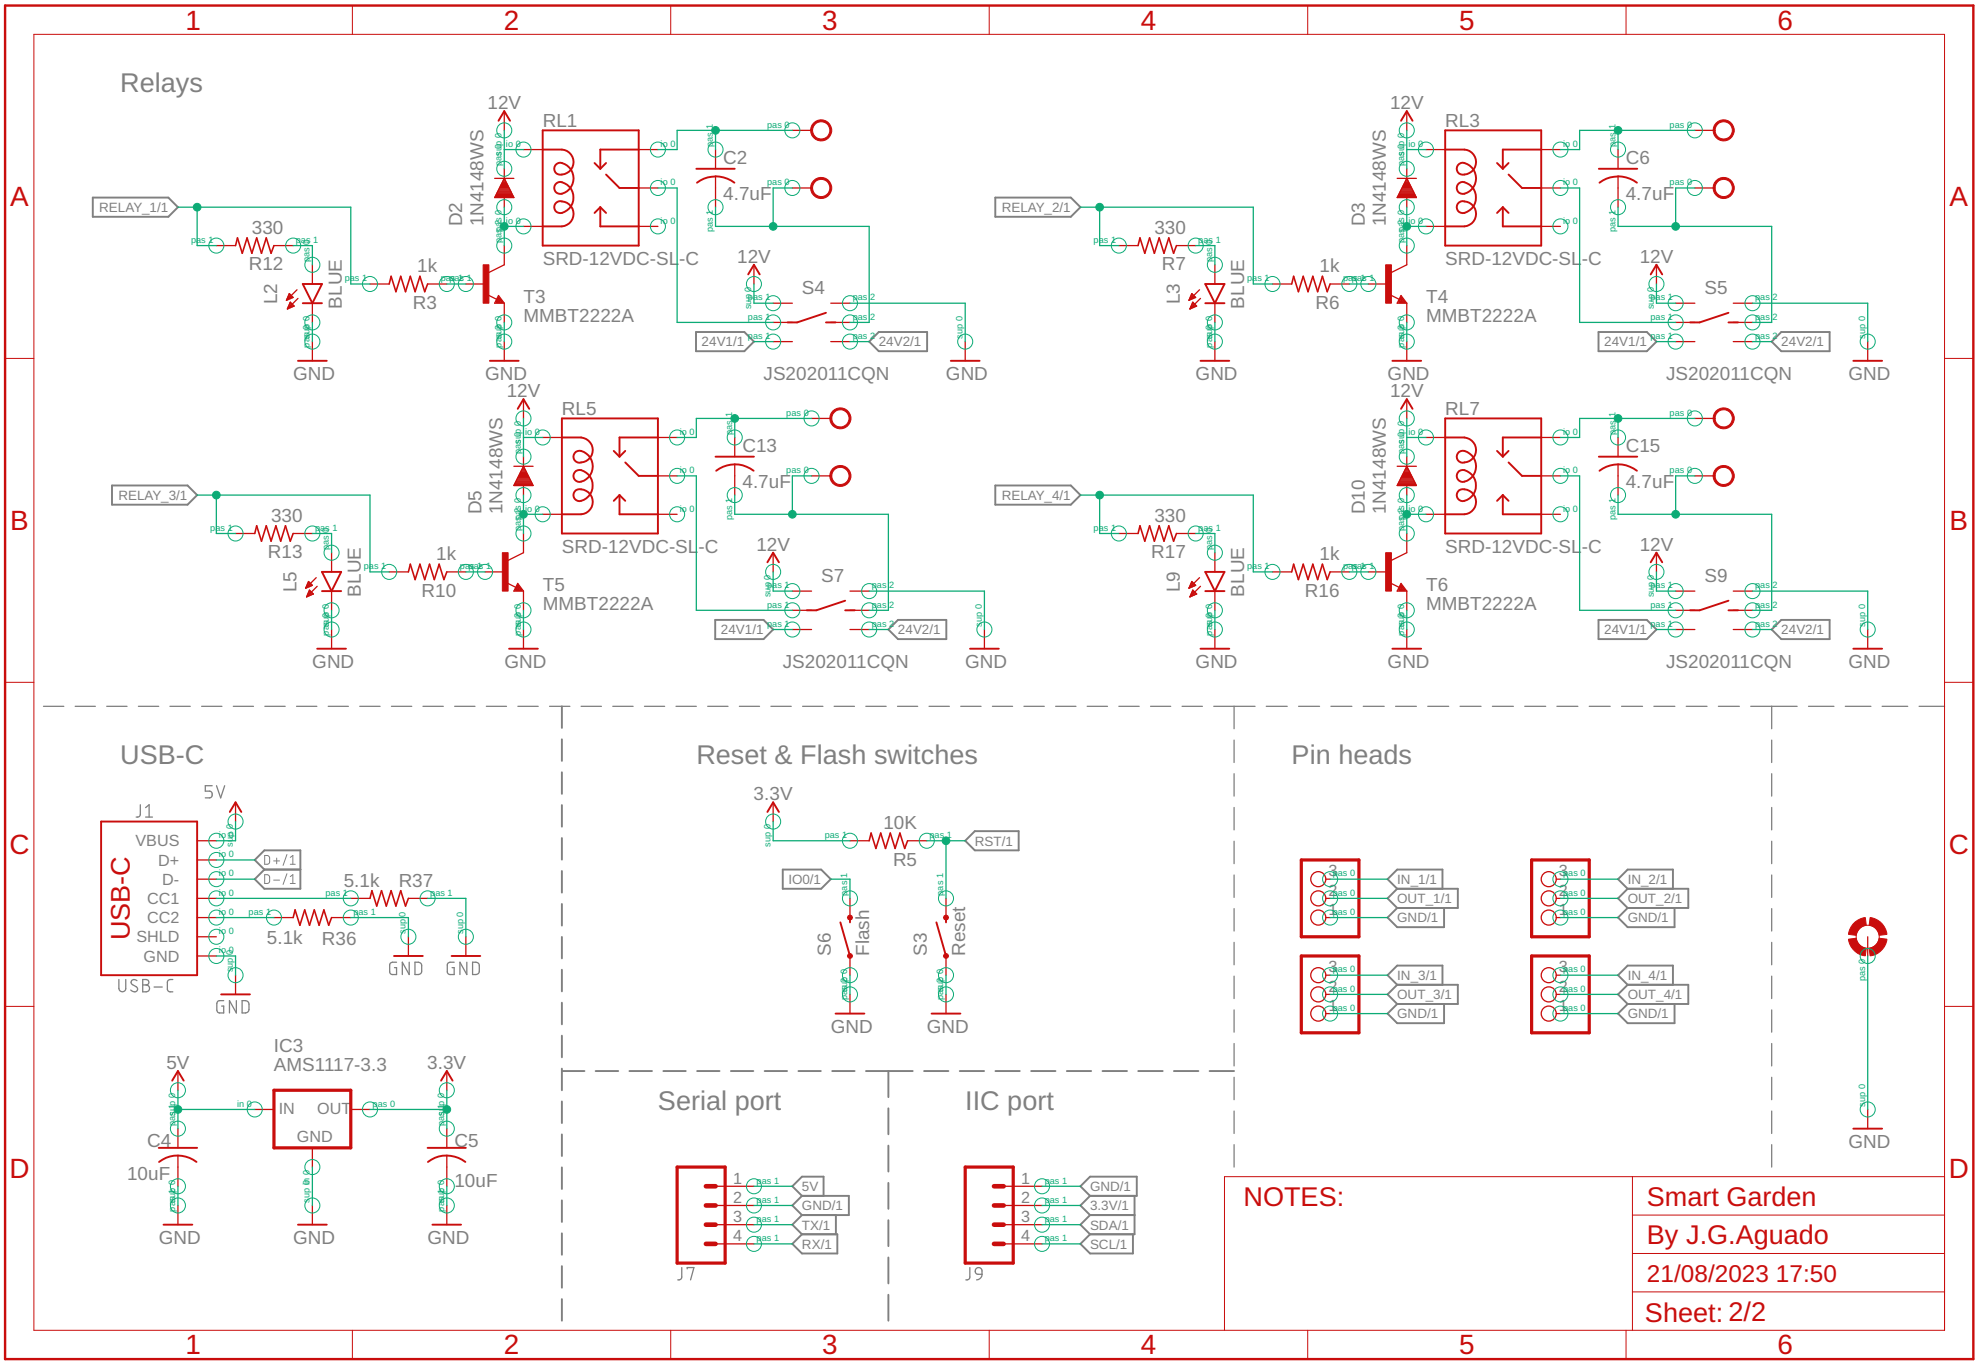

NOTES:	Smart Garden
	By J.G.Aguado
	21/08/2023 17:50
Sheet: 2/2